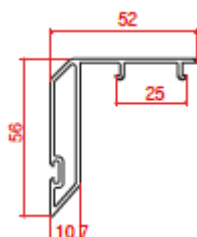

Ortakayıt
Mullion

Sineklik
Fly Screen

Yan Kapama
Side Cover

Kasa Dahili Pervaz
Internal Architrave

Ray Kapama
Rail Closer

Pencere Kilit
Window Interlock

Kapı Kilit
Door Interlock

16mm Çıta
Glass Bead