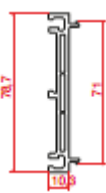

Pencere Kanat
Window Sash

Tekli Kasa
Window Sash

Sineklikli Tekli Kasa
Single Frame With Fly Screen

Kasa İçi Ortakayıt
Frame Mullion Adaptor

Kapı Kanat
Door Sash

Çiftli Kasa Adaptörü
Double Sash Frame Adaptor

Ortakayıt
Mullion

Sineklik
Fly Screen

Yan Kapama
Side Cover

Kasa Dahili Pervaz
Internal Architrave

Ray Kapama
Rail Closer

Pencere Kilit
Window Interlock

Kapı Kilit
Door Interlock

16mm Çıta
Glass Bead