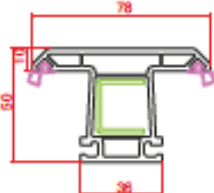

Pencere Kanat
Window Sash

Tekli Kasa
Window Sash

Sineklikli Tekli Kasa
Single Frame With Fly Screen

Kasa İçi Ortakayıt
Frame Mullion Adaptor

Kapı Kanat
Door Sash

Çiftli Kasa Adaptörü
Double Sash Frame Adaptor

Ortakayıt
Mullion

Sineklik
Fly Screen

Yan Kapama
Side Cover

Kasa Dahili Pervaz
Internal Architrave

Ray Kapama
Rail Closer

Pencere Kilit
Window Interlock

Kapı Kilit
Door Interlock

16mm Çıta
Glass Bead